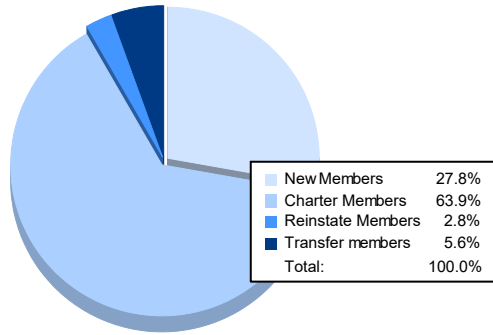

Year	New Clubs	Dropped Clubs	Gain/ Loss Clubs	New Members	Charter Members	Reinstate Members	Transfer Members	Total Member Added	Total Members Dropped	Gain/ Loss Members
2016-2017	1	0	1	28	21	0	1	50	116	-66
2017-2018	4	0	4	50	86	1	0	137	82	55
2018-2019	0	0	0	42	0	0	1	43	45	-2
2019-2020	1	0	1	47	23	12	5	87	81	6
2020-2021	1	11	-10	10	23	1	2	36	213	-177
Average	1	2	-1	35	31	3	2	71	107	-37

Membership Composition June 2021 Cumulative

Gender Composition June 2021 Cumulative